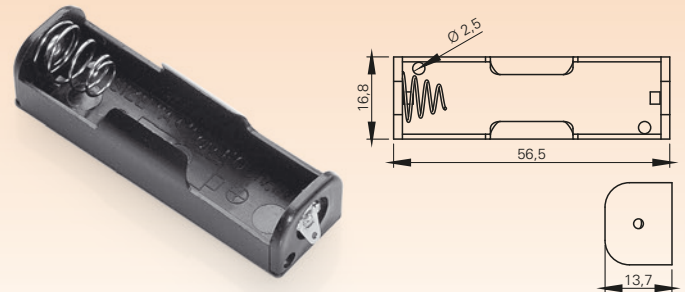

**BATTERY HOLDERS**

**BC-0301**

PCP CONTACT SUITABLE FOR AA SIZE

**BH-311-1D**

1 PC AA SIZE BATTERY HOLDER

**BH-311-1P24**

1 PC AA SIZE BATTERY HOLDER

**BH-321-1A**

2 PCS AA SIZE BATTERY HOLDER

**BH-321-1P24**

2 PCS AA SIZE BATTERY HOLDER

**BH-325-1A**

2 PCS AA SIZE BATTERY HOLDER

**BH-331-1D**

3 PCS AA SIZE BATTERY HOLDER

**BH-333-A**