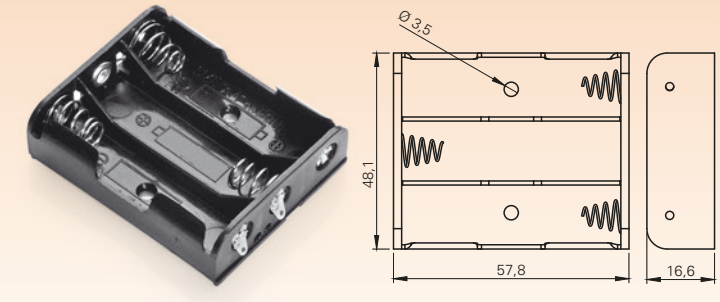

**BATTERY HOLDERS**

**BC-0301**

PCP CONTACT SUITABLE FOR AA SIZE

**BH-311-1D**

1 PC AA SIZE BATTERY HOLDER

**BH-311-1P24**

1 PC AA SIZE BATTERY HOLDER

**BH-321-1A**

2 PCS AA SIZE BATTERY HOLDER

**BH-321-1P24**

2 PCS AA SIZE BATTERY HOLDER

**BH-325-1A**

2 PCS AA SIZE BATTERY HOLDER

**BH-331-1D**

3 PCS AA SIZE BATTERY HOLDER

**BH-333-A**

3 PCS AA SIZE BATTERY HOLDER

**BH-341-2A**

4 PCS AA SIZE BATTERY HOLDER

**BH-341-2D**

4 PCS AA SIZE BATTERY HOLDER

**BH-363-B**

6 PCS AA SIZE BATTERY HOLDER

**BH-365-B**

6 PCS AA SIZE BATTERY HOLDER

**BH-381-2A**

8 PCS AA SIZE BATTERY HOLDER

**BH-382-B**

8 PCS AA SIZE BATTERY HOLDER

**SBH-3103-1A**

10 PCS AA SIZE BATTERY HOLDER

**BH-3101-A**