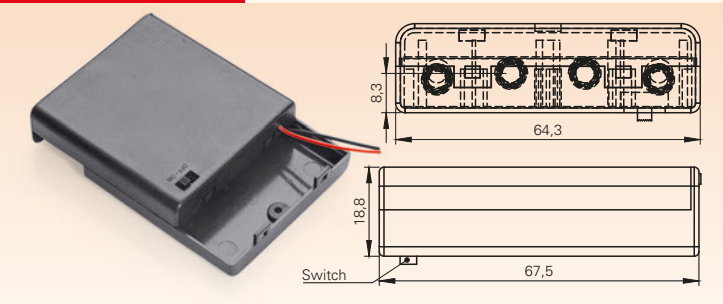

10 PCS AA SIZE BATTERY HOLDER

**SBH-321-2A**

**2 PCS AA SIZE BATTERY HOLDER WITH COVER**

**SBH-331-1A**

**3 PCS AA SIZE BATTERY HOLDER WITH COVER**

**SBH-331-AS**

**3 PCS AA SIZE BATTERY HOLDER WITH COVER**

**SBH-331-1AS**

**3 PCS AA SIZE BATTERY HOLDER WITH BELT HANGER**

**SBH-341-1AS**

**4 PCS AA SIZE BATTERY HOLDER WITH COVER**

**SBH-361-1A**

**6 PCS AA SIZE BATTERY HOLDER WITH COVER**

**BHC-18650-1A**

**1 PC 18650 LI-ION BATTERY HOLDER**