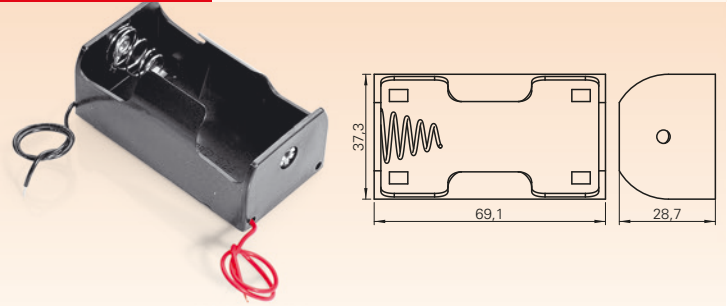

**BH-432-A**

3 PCS AAA SIZE BATTERY HOLDER

**BH-441-A**

4 PCS AAA SIZE BATTERY HOLDER

**BH-441-D**

4 PCS AAA SIZE BATTERY HOLDER

**BH-443-A**

4 PCS AAA SIZE BATTERY HOLDER

**BC-0401**

PCP CONTACT COMPATIBLE WITH AAA & 23A SIZE

**BC-401**

**AA SIZE BATTERY CONTACT**

BC-401-AC

BC-401-C

BC-401-A

**BH-111-A**

**1 PC D SIZE BATTERY HOLDER**

**BH-121-1A**

**2 PCS D SIZE BATTERY HOLDER**

**BH-132-A**

**3 PCS D SIZE BATTERY HOLDER**

**BH-143-1A**

**4 PCS D SIZE BATTERY HOLDER**

**BH-211-A**