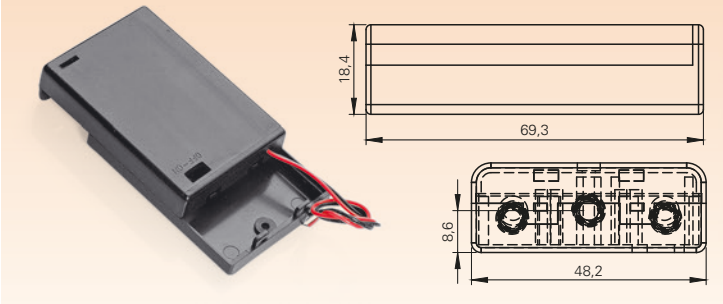

10 PCS AA SIZE BATTERY HOLDER

**SBH-321-2A**

**2 PCS AA SIZE BATTERY HOLDER WITH COVER**

**SBH-331-1A**

**3 PCS AA SIZE BATTERY HOLDER WITH COVER**

**SBH-331-AS**

**3 PCS AA SIZE BATTERY HOLDER WITH COVER**

**SBH-331-1AS**

**3 PCS AA SIZE BATTERY HOLDER WITH BELT HANGER**

**SBH-341-1AS**

**4 PCS AA SIZE BATTERY HOLDER WITH COVER**

**SBH-361-1A**

**6 PCS AA SIZE BATTERY HOLDER WITH COVER**

**BHC-18650-1A**

**1 PC 18650 LI-ION BATTERY HOLDER**