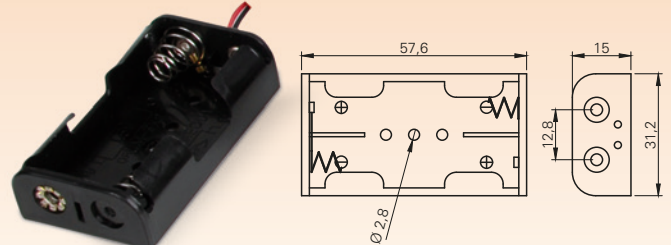

**BATTERY HOLDERS**

**BC-0301**

PCP CONTACT SUITABLE FOR AA SIZE

**BH-311-1D**

1 PC AA SIZE BATTERY HOLDER

**BH-311-1P24**

1 PC AA SIZE BATTERY HOLDER

**BH-321-1A**

2 PCS AA SIZE BATTERY HOLDER

**BH-321-1P24**

2 PCS AA SIZE BATTERY HOLDER

**BH-325-1A**

2 PCS AA SIZE BATTERY HOLDER

**BH-331-1D**

3 PCS AA SIZE BATTERY HOLDER

**BH-333-A**