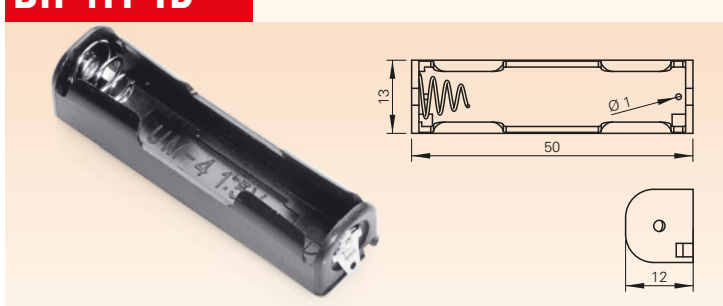

10 PCS AA SIZE BATTERY HOLDER

**SBH-321-2A**

**2 PCS AA SIZE BATTERY HOLDER WITH COVER**

**SBH-331-1A**

**3 PCS AA SIZE BATTERY HOLDER WITH COVER**

**SBH-331-AS**

**3 PCS AA SIZE BATTERY HOLDER WITH COVER**

**SBH-331-1AS**

**3 PCS AA SIZE BATTERY HOLDER WITH BELT HANGER**

**SBH-341-1AS**

**4 PCS AA SIZE BATTERY HOLDER WITH COVER**

**SBH-361-1A**

**6 PCS AA SIZE BATTERY HOLDER WITH COVER**

**BHC-18650-1A**

**1 PC 18650 LI-ION BATTERY HOLDER**

**BH-521-P**

**2 PCS 23 A SIZE BATTERY HOLDER**

**BH-411-1D**

**1 PC AAA SIZE BATTERY HOLDER**

**BH-421-P24**

**2 PCS AAA SIZE BATTERY HOLDER**

**BH-421-A**

2 PCS AAA SIZE BATTERY HOLDER