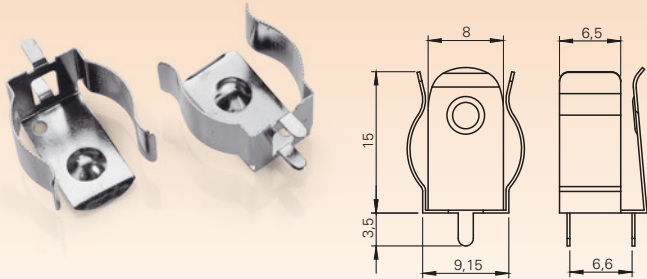

**BATTERY HOLDERS**

**BC-0301**

PCP CONTACT SUITABLE FOR AA SIZE

**BH-311-1D**

1 PC AA SIZE BATTERY HOLDER

**BH-311-1P24**

1 PC AA SIZE BATTERY HOLDER

**BH-321-1A**

2 PCS AA SIZE BATTERY HOLDER

**BH-321-1P24**

2 PCS AA SIZE BATTERY HOLDER

**BH-325-1A**

2 PCS AA SIZE BATTERY HOLDER

**BH-331-1D**

3 PCS AA SIZE BATTERY HOLDER

**BH-333-A**

3 PCS AA SIZE BATTERY HOLDER

**BH-341-2A**

4 PCS AA SIZE BATTERY HOLDER

**BH-341-2D**

4 PCS AA SIZE BATTERY HOLDER

**BH-363-B**

6 PCS AA SIZE BATTERY HOLDER

**BH-365-B**