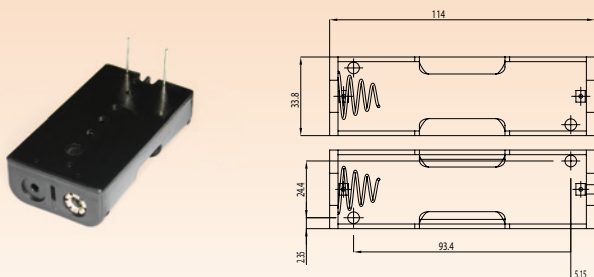

**BATTERY HOLDERS**

**BC-0301**

PCP CONTACT SUITABLE FOR AA SIZE

**BH-311-1D**

1 PC AA SIZE BATTERY HOLDER

**BH-311-1P24**

1 PC AA SIZE BATTERY HOLDER

**BH-321-1A**

2 PCS AA SIZE BATTERY HOLDER

**BH-321-1P24**

2 PCS AA SIZE BATTERY HOLDER

**BH-325-1A**

2 PCS AA SIZE BATTERY HOLDER

**BH-331-1D**

3 PCS AA SIZE BATTERY HOLDER

**BH-333-A**